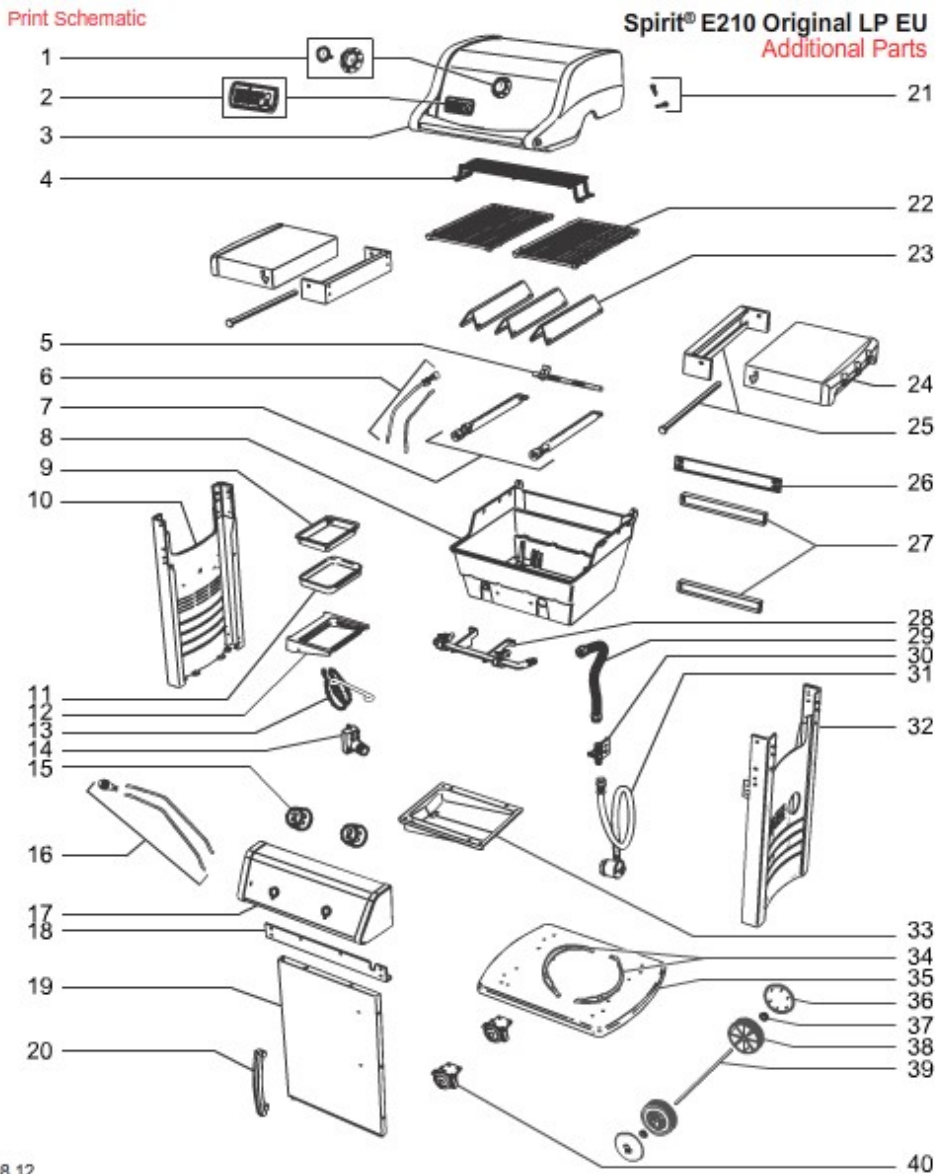

SCHEMATICS

CUSTOMER SERVICE
1-800-446-1071

Central Europe / Gas / Spirit (2013-2016)

[VIEW ALL](#)

MODEL #: 46010675 DESCRIPTION: SPIRIT E-210 ORIGINAL LP BLK (2013) (CENTRAL EUROPE)

08.12

SEQ	DESCRIPTION	PART#
A	Literature Kit, Spirit Original 210/220/320 w/GBS LP, C EU	48959
A	Assembly Guide, Spirit 210 Original/Premium, export '16	58329
A	Assembly Guide, Spirit 210 Original/Premium, export '16	58309
A	Literature Kit, Spirit 210/310/320 Original, export '14	57393
A	Assembly Guide, Spirit 210 Original/Premium, export '16	58334

W	Hardware bag for Spirit 210 Original, export	83452
W	Door handle w/hardware, Spirit '13	69847
W	Hardware, pivoting table, Spirit '13	69845
W	Hardware for mounting manifold, Spirit '13	69843
W	Hardware, lid assembly, Spirit '13	69844
W	Hardware, caster/wheel assembly	84695
W	Hardware, control panel assembly, Spirit 200 (Hardware bag E)	84687
W	Hardware, drop down table (Hardware bag F)	84688
W	Hardware, door assembly (Hardware bag G) '13	84689
W	Hardware, ignition module assembly (Hardware bag D)	84686
W	Hardware, frame assembly (Hardware bag B)	84684
W	Hardware, caster assembly (Hardware bag A)	84683
1	Bezel for thermometer, Spirit '13	69823
1	Thermometer, Q, Spirit, Charcoal '14, Export	74239
2	Logo, Spirit '13	69857
3	Lid assembly, Spirit 200, '13, black	69761
4	Warming rack, Spirit 200, '13	69866
5	Crossover tube, Spirit 200 series, '13	69899
5	Burner tube kit, Spirit 200, '13, export	69784
6	Electrode for electronic ignition, Spirit '13	69794
6	Electronic igniter kit, Spirit 210/310	69850
7	Burner tube kit, Spirit 200, '13, export	69784
8	Cookbox, Spirit 200, '13	69782
8	Hardware for mounting manifold, Spirit '13	69843
8	Grease tray rails, Spirit '13	69867
8	Hardware for burner tubes/grease tray rails	62774
9	Aluminum drip pans - small	6415
10	LHS panel assembly, Spirit '14	64817
10	LHS panel assembly, Spirit '13	69860